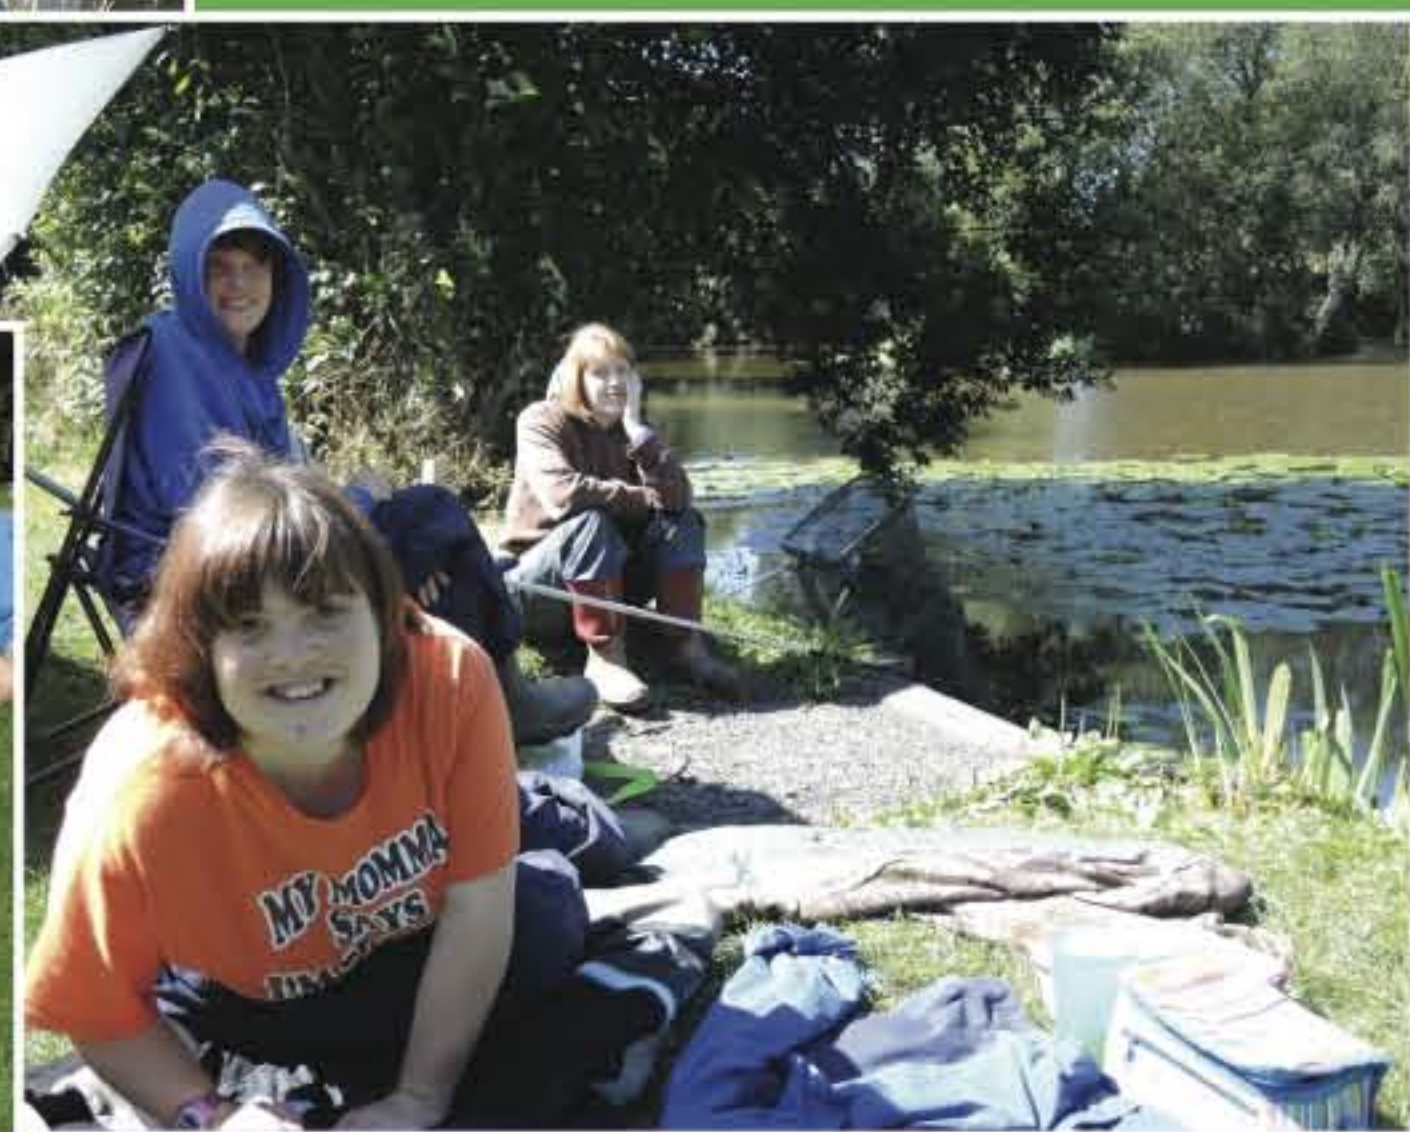

Projects & Group Activities

Fishing

Regulated by
**CareQuality
Commission**

Inspected and rated
Good

**CareQuality
Commission**

EF
active care